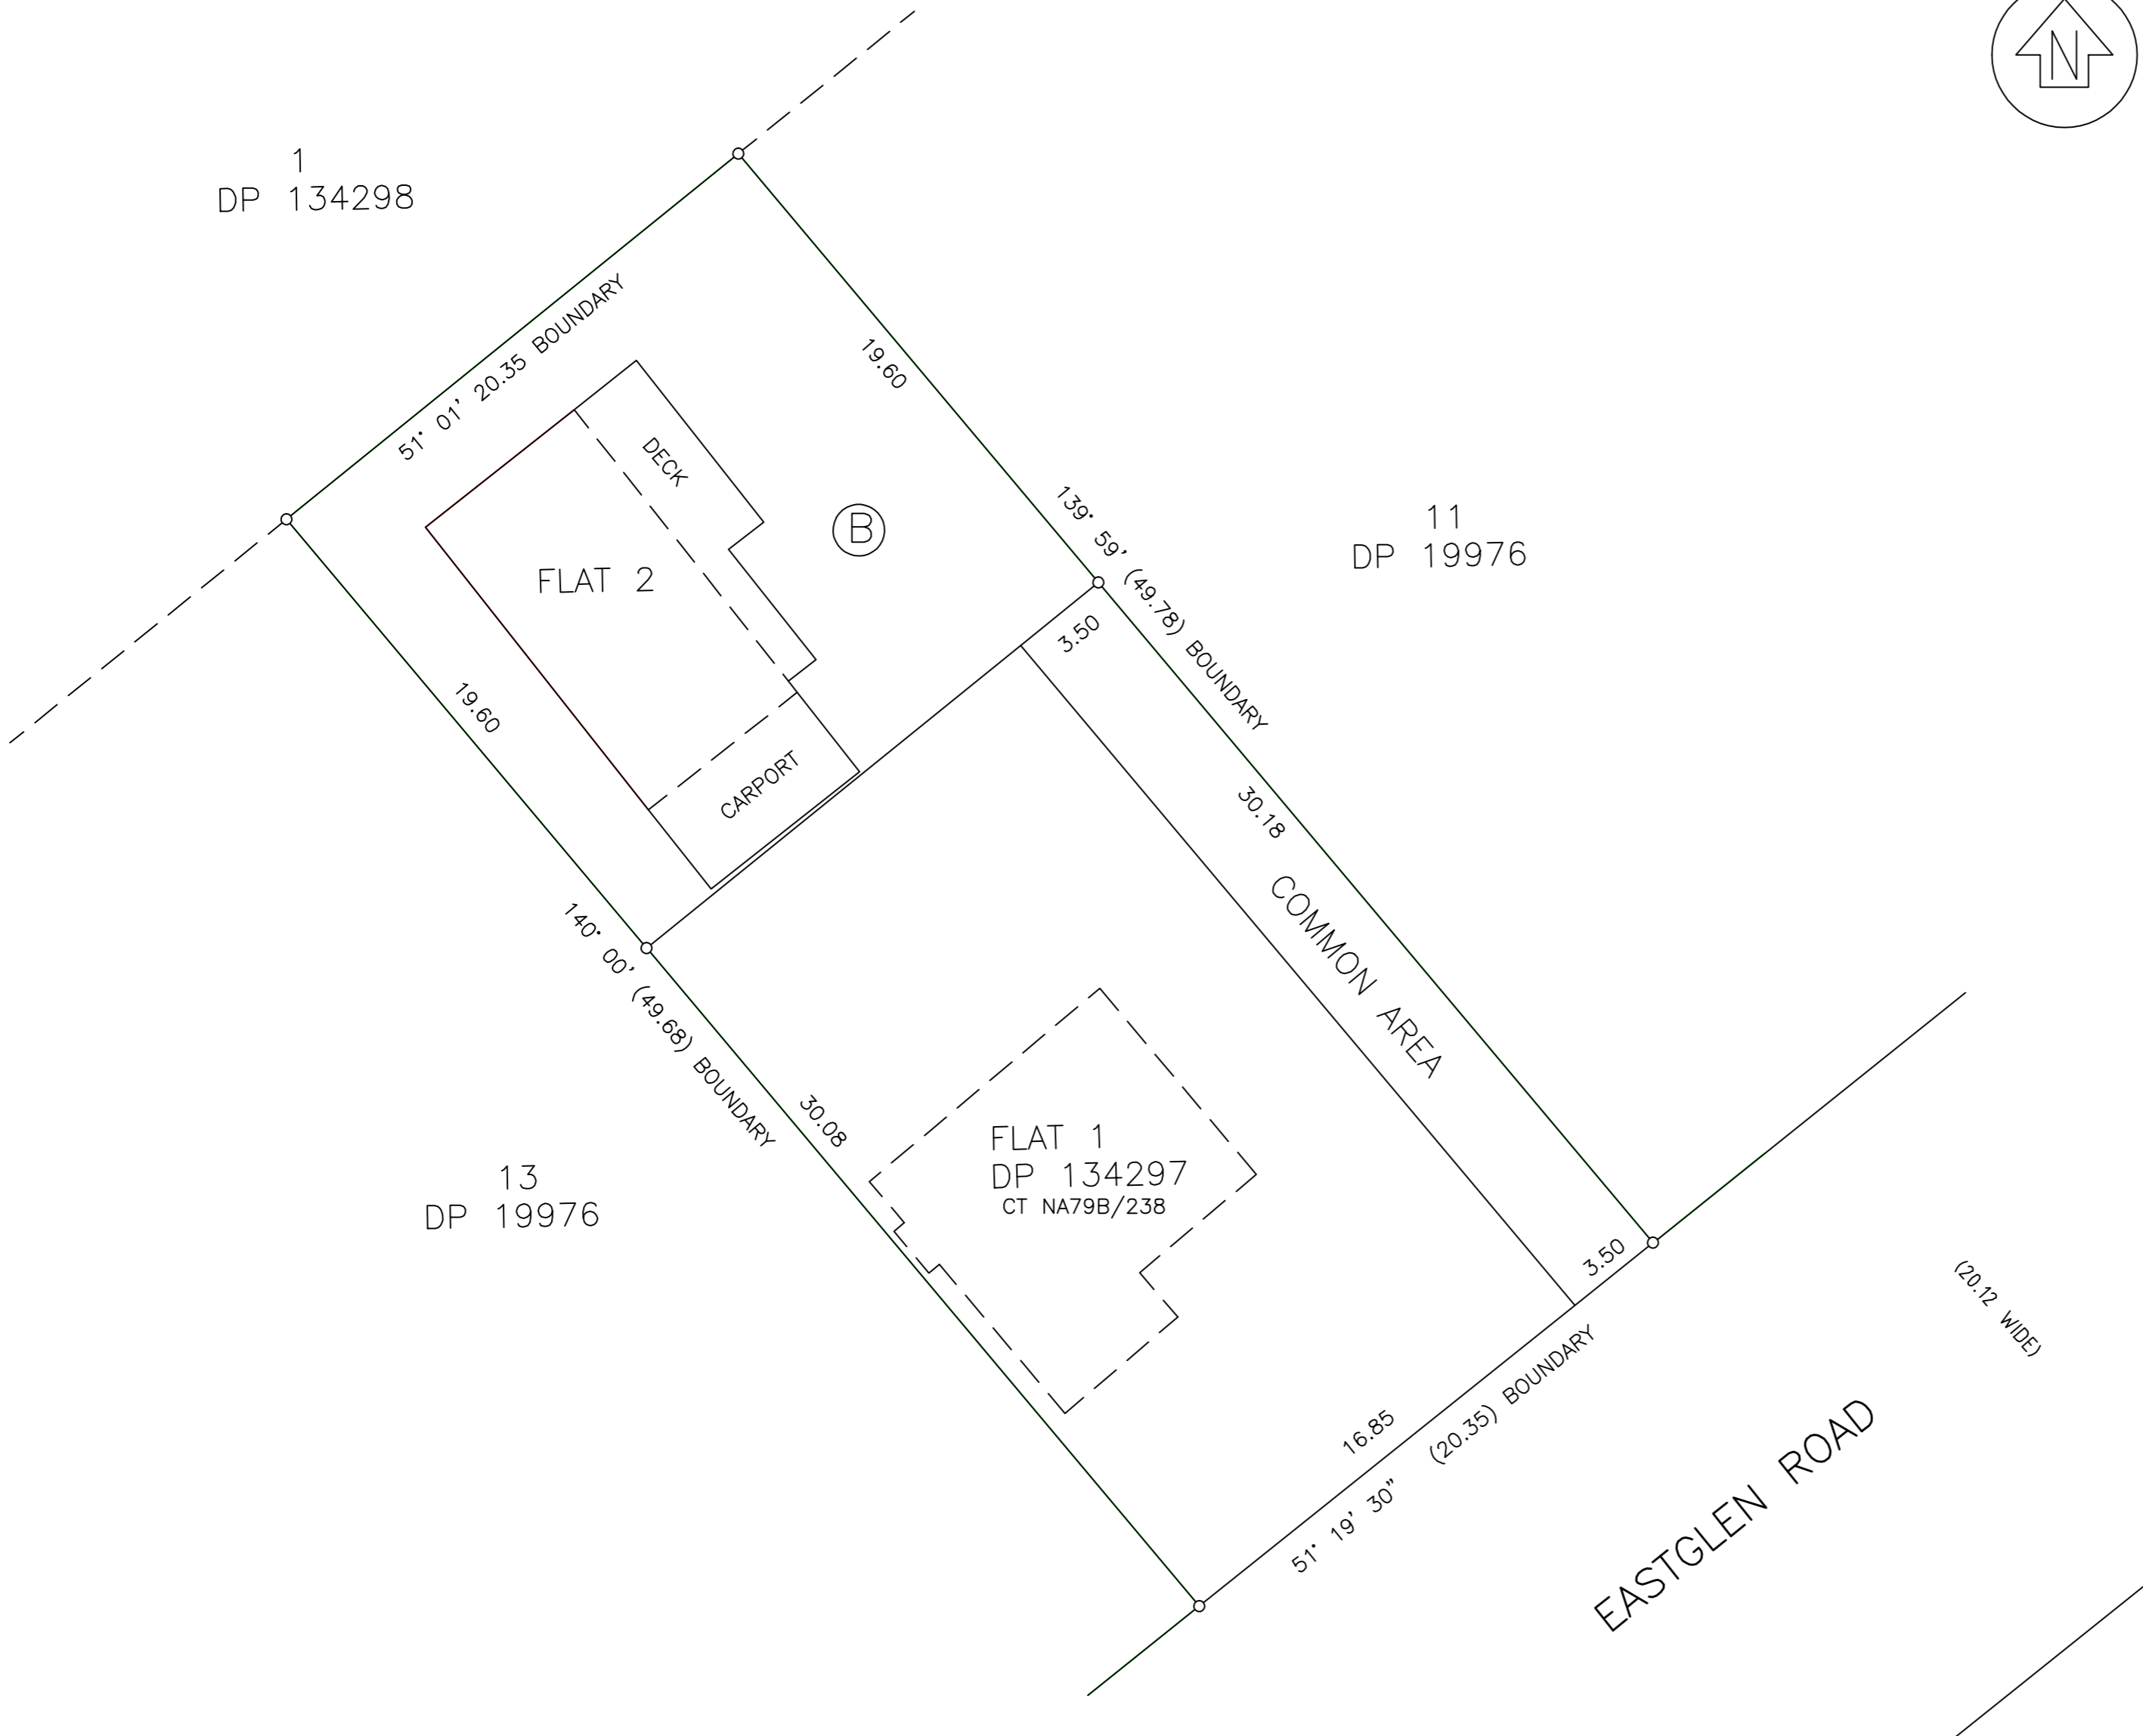

1
DP 134298

11
DP 19976

13
DP 19976

FLAT 1
DP 134297
CT NA79B/238

Approved

NEW CT ALLOCATED:
FLAT 2 : 507095

STREET SHOWN HEREIN IS LEGAL

BOUNDARIES OF AREAS TO BE LEASED ARE THE EXTERNAL FACES OF EXTERIOR WALLS OR STRUCTURES UNLESS OTHERWISE SHOWN.

AREAS MARKED (B) TO BE SUBJECT TO RESTRICTIVE COVENANTS

Total Area 1011 m²

Land District North Auckland

FLAT 2 ON LOT 1 DP 134297

Territorial Authority Waitakere City Council
Surveyed by Affordable Mobile Surveyors AMS214
Scale 1: 200@A2 Date DECEMBER 2009

DP 427209